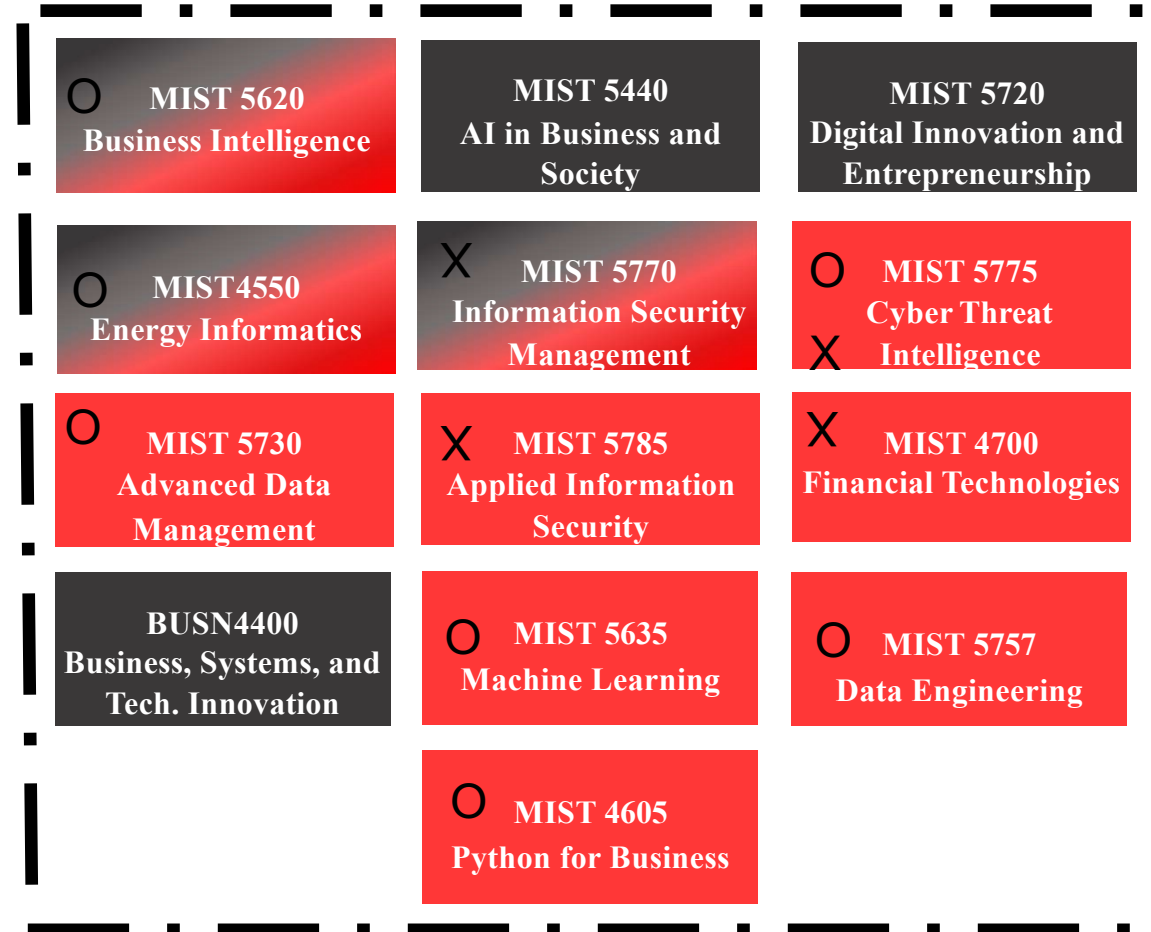

**Required Core:** All MIS Students must take these.

**Flexible Core:** MIS Students must take 1 in this bucket (specific courses may be required by the AOE).

**MIS Electives:** Students must take 2 of these courses (or additional courses from Flexible Core). Specific Electives may be required by AoE.

**Areas of Emphasis**

**Existing AoEs:** Data Analytics, Information Security

- Data Analytics
- Information Security

- A grade of **C or better** is required for all MIS courses numbered 4000 or higher (to graduate with the MIS Major)
- A grade of **C or better** is required in all pre-requisite courses before registering to the next
- A grade of **B minus (or S)** is required in Area of Emphasis courses