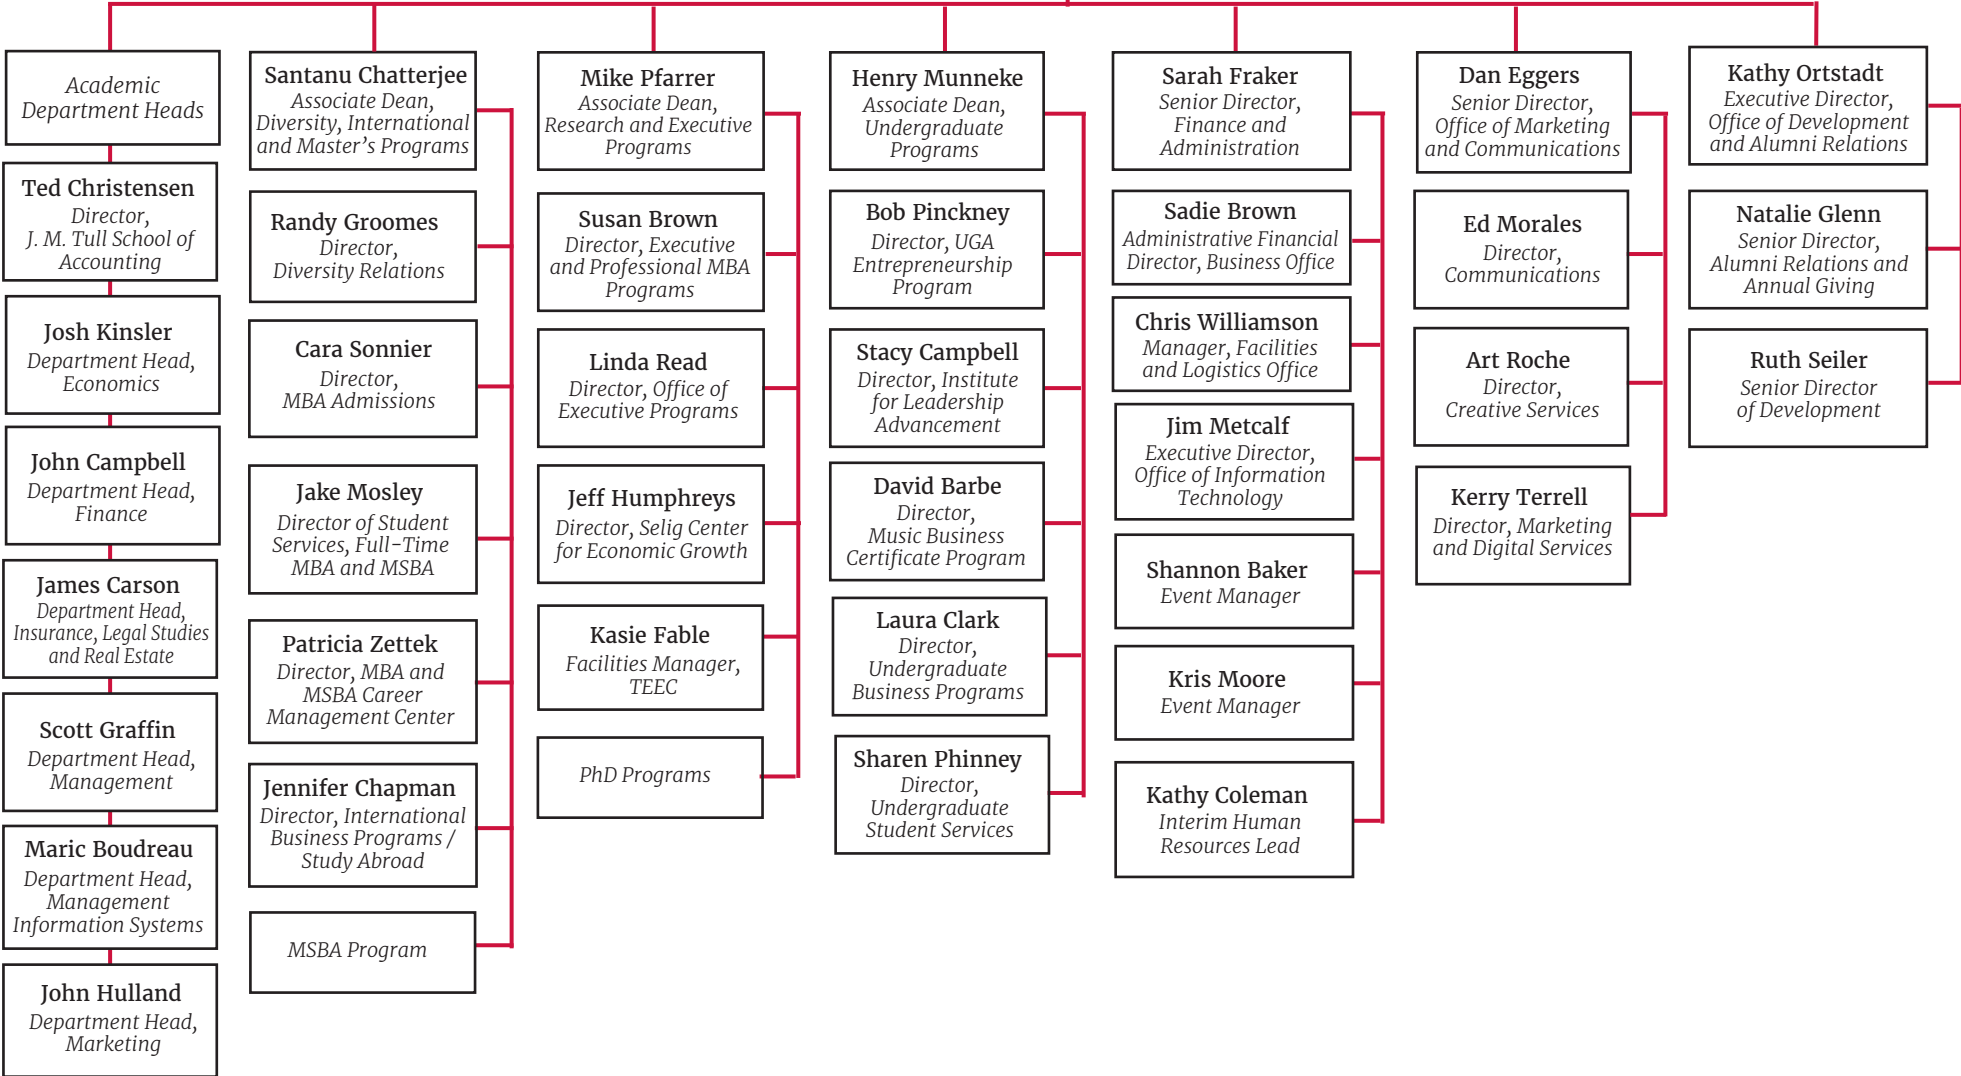

Amélie Gregory
Assistant to the Dean

Benjamin C. Ayers
Dean

ORGANIZATIONAL CHART

EFFECTIVE JULY 2023

Terry College of Business
UNIVERSITY OF GEORGIA